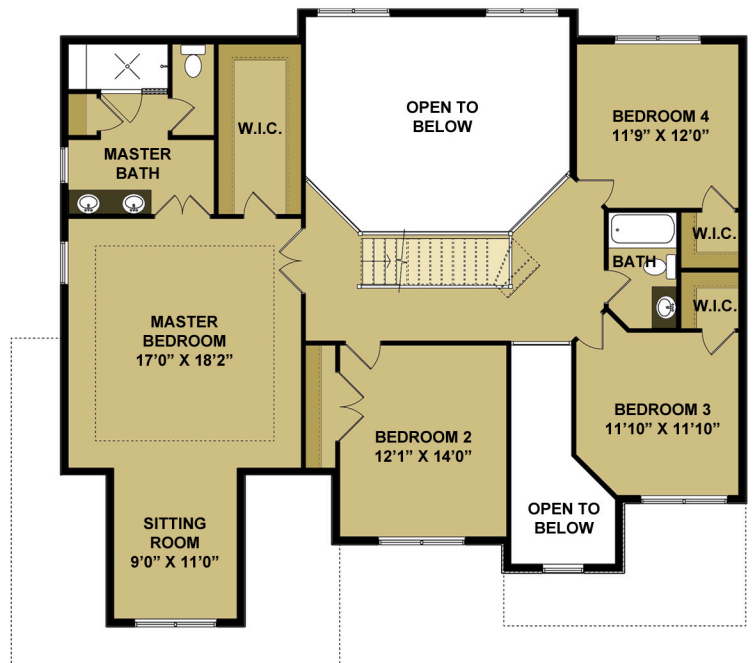

# The "New Yorker"

3057 SQ. FT.

**MURRY** Livingplaces  
Workingspaces  
www.murrycommunities.com

## FIRST FLOOR PLAN

OPTIONS SHOWN, SEE AGENT FOR DETAILS

## SECOND FLOOR PLAN

OPTIONS SHOWN, SEE AGENT FOR DETAILS